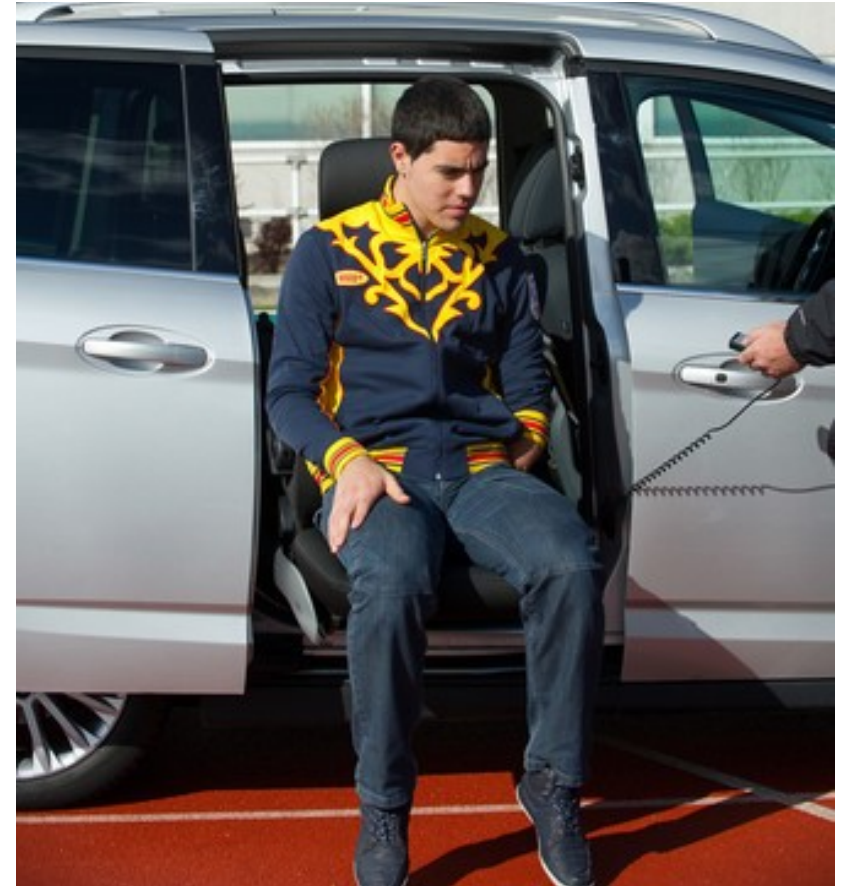

GETTING SEATED TURNY ORBIT

TURNY ORBIT

Programmable Lowering Swivel Seat System for transferring into your vehicle.

The **Turny Orbit** is a fully automatic, swivel seat where all movements are operated by the hand held remote.

The **Turny Orbit** allows the car seat to swivel out of the door opening and lower down to a height that is suitable for transfer from a wheelchair.

It is recommended to be used with one of our low-profile seats, so that you can optimise the head and knee room when inside the vehicle.

The Turny can also be used in combination with the Carony transfer wheelchair system.

FEATURES

- Fully powered swivel, lowering outside of the vehicle
- Suitable for all vehicles type such as SUV's, 4WD's, Vans and Campers
- Total user weight capacity of 150kgs

BENEFITS

- Reduces the effort required for vehicle transfers
- Provides you with the independence you deserve when travelling to and from your destination

SPECIFICATIONS

- Up to 480mm of vertical travel
- Easy to use back-up and emergency options
- Can be combines with Carony to eliminate any lifting during the transfer
- Optional footrest available for easier transfer